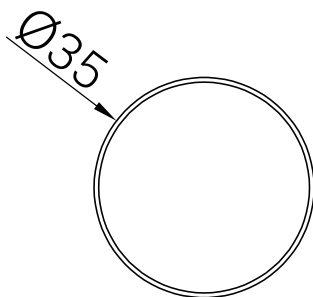

Features

- Durable Stainless Steel – Rust-resistant and long-lasting.
- Double Screw Mounting Bracket – Secure and stable installation.
- Minimalist Design – Sleek and modern for any space.