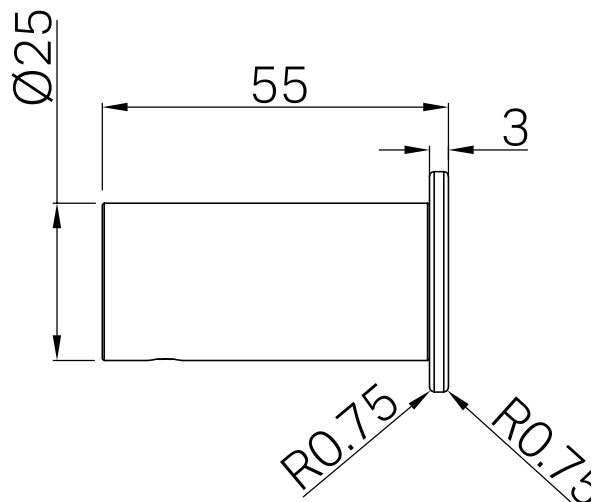

Features

- Durable Stainless Steel – Rust-resistant and long-lasting.
- Double Screw Mounting Bracket – Secure and stable installation.
- Minimalist Design – Sleek and modern for any space.